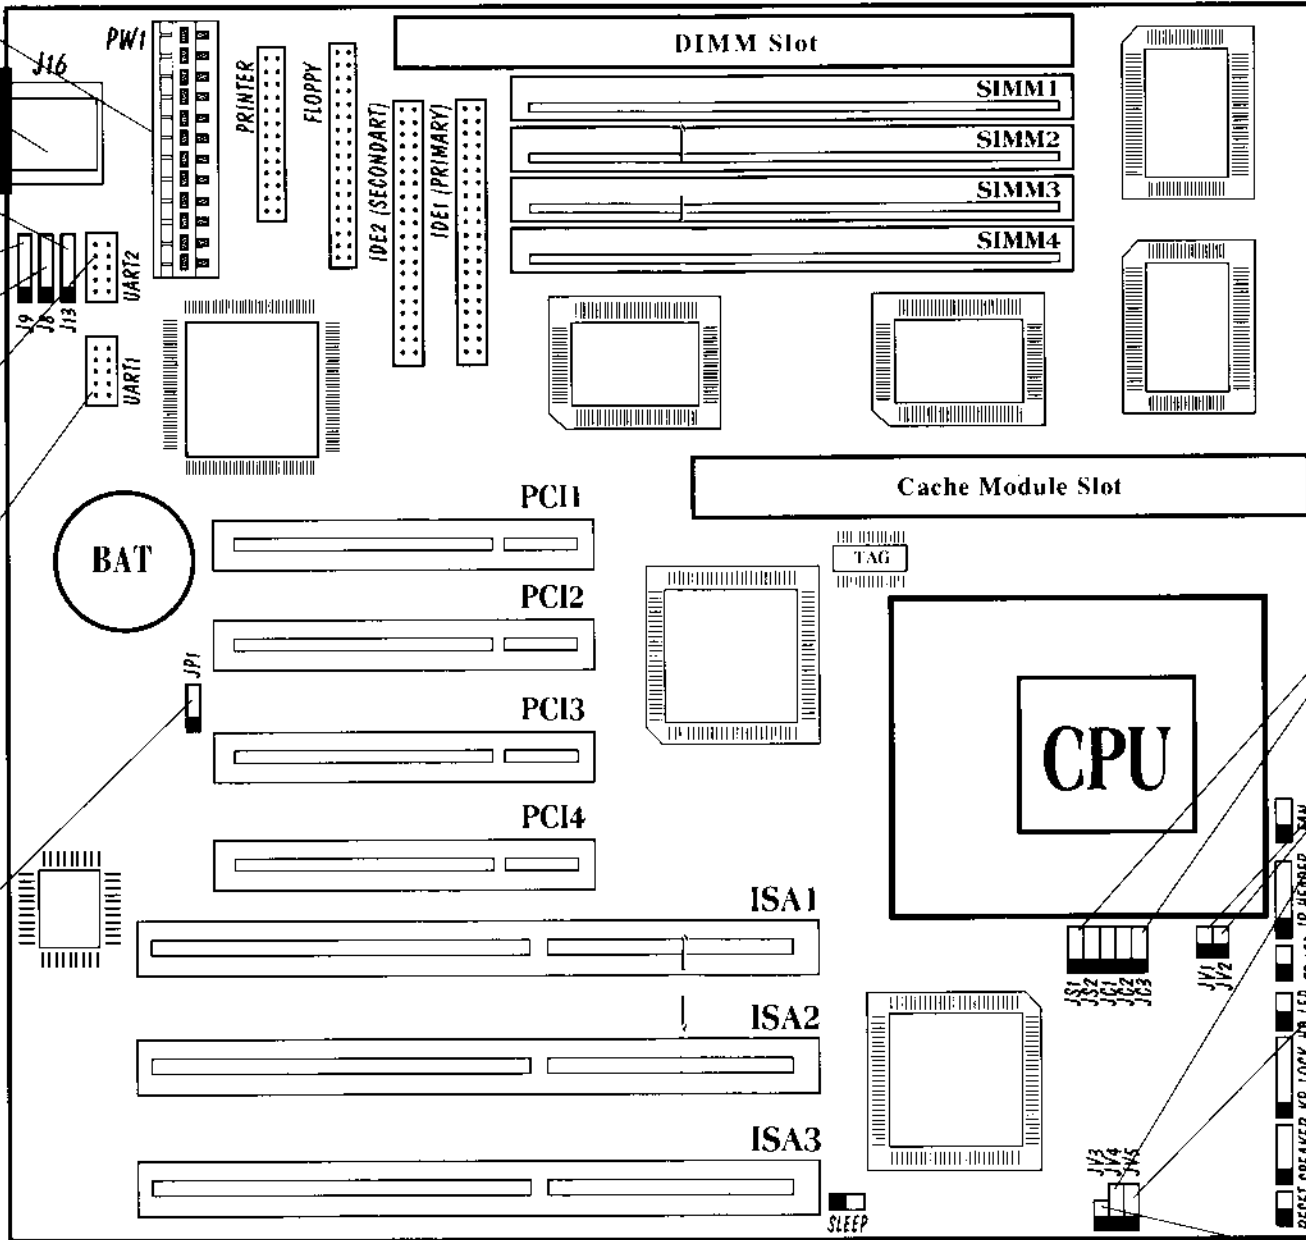

POWER CONNECTOR

KEYBOARD CONNECTOR

PS2 MOUSE CONNECTOR

USB2 CONNECTOR

USB1 CONNECTOR

COM2/COM3/
COM4/COM1

COM1/COM2/
COM3/COM4

CLEAR COMS

J1,J2,J3,J51,J52
CPU FREQUENCY SELECTION

J4, J5, J6
FOR CPU TYPE SELECTION

J7
FOR CPU CORE VOLTAGE
SELECTION

J8
FOR CPU I/O VOLTAGE
SELECTION

RESET SPEAKER KB-LOCK IR-LED IR-HEADER FAN